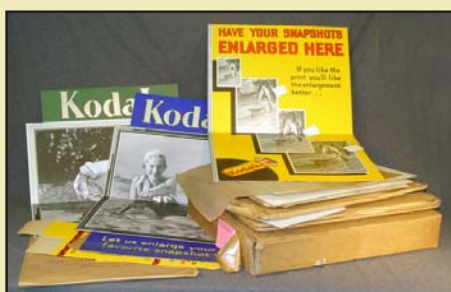

Cast iron cars, trucks & trains: \$596

English-made naval port ship set: \$341

Mills cherry slot: \$1,703

Circa 1930's Kodak advertising signs: \$908

Official's badge from 1924 Olympics: \$312

Smith Miller fire truck #3: \$216